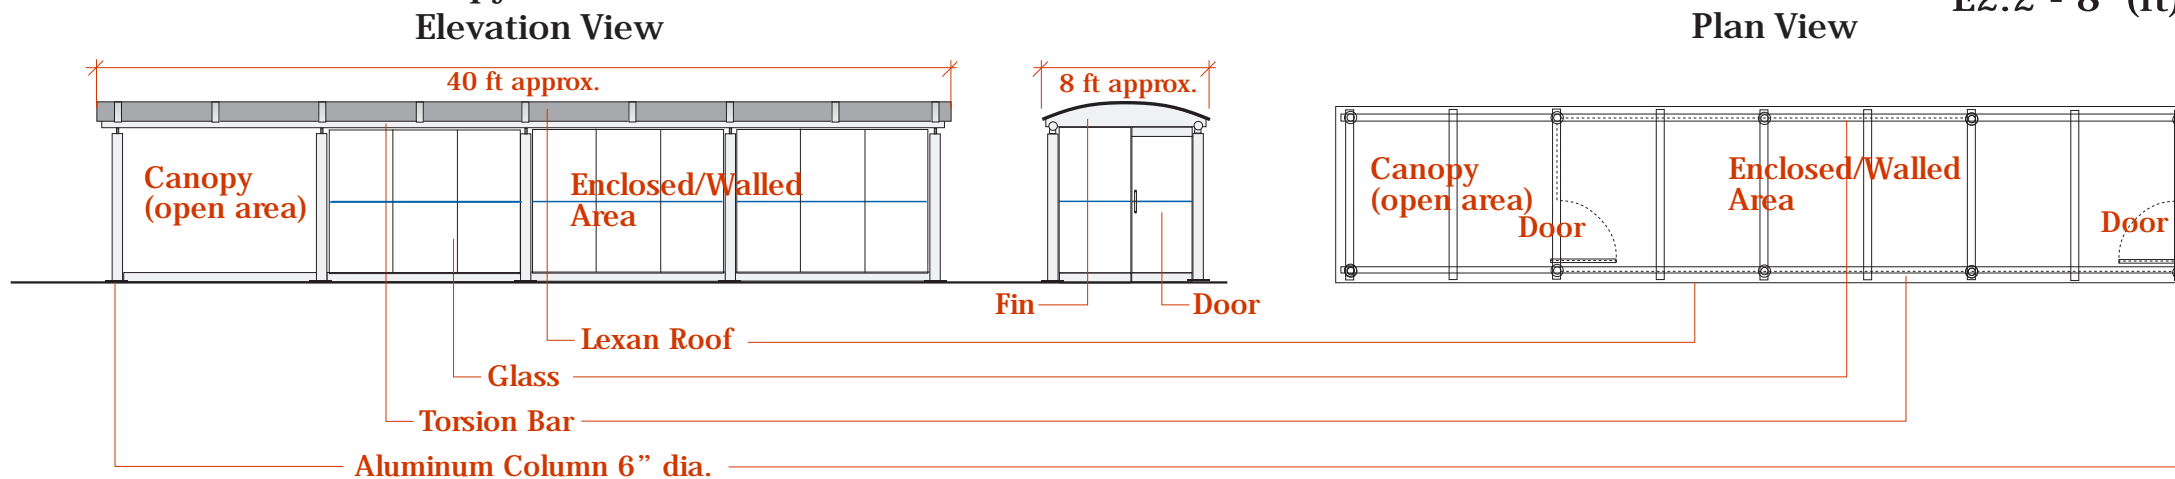

8 ft X 20 ft Shelter/Canopy

E2.5 - 8' (ft) X 20' (ft) Northbound Vaughan near-side Graham

8 ft X 30 ft Shelter/Canopy

E2.3 - 8' (ft) X 30' (ft) Eastbound Graham near-side Fort
 Westbound Graham near-side Garry
 Eastbound Graham near-side Edmonton
 Westbound Graham near-side Edmonton
 Westbound Graham near-side Vaughan
 Westbound Dafoe Road near-side Gillson Street

8 ft X 40 ft Shelter/Canopy

E2.2 - 8' (ft) X 40' (ft) Eastbound Graham near-side Donald
 Westbound Graham near-side Donald