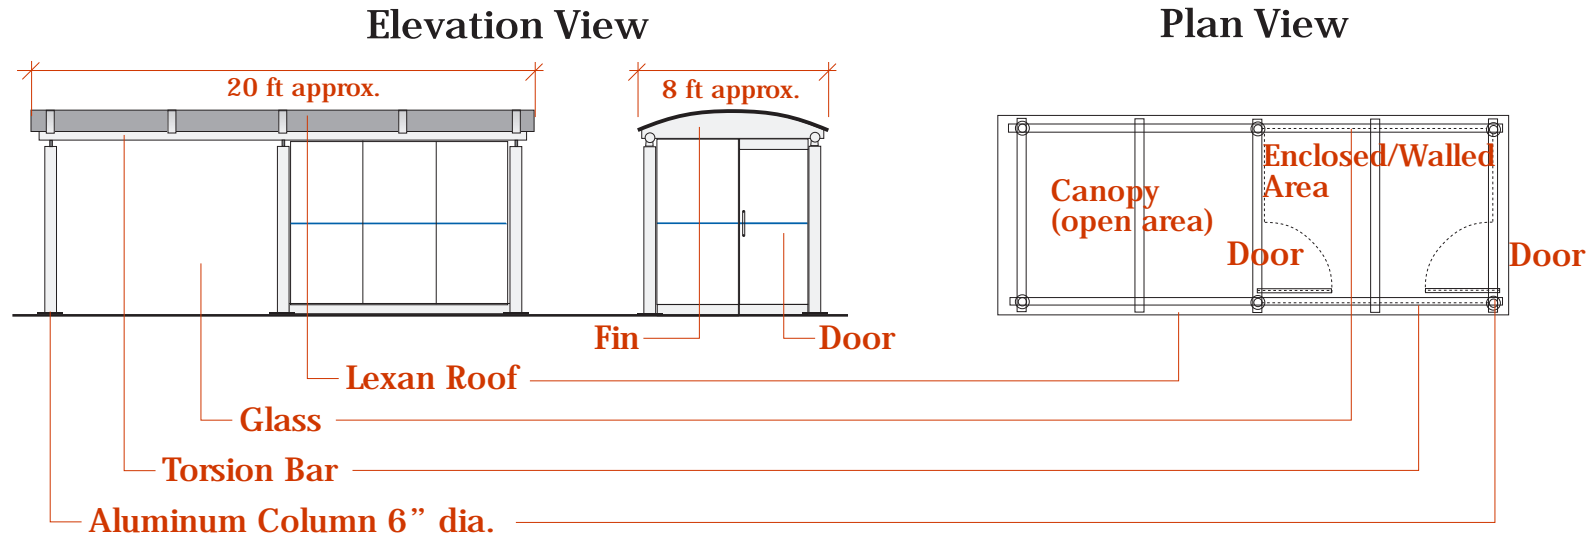

8 ft X 20 ft Shelter/Canopy

E2.5 - 8' (ft) X 20' (ft) Northbound Vaughan near-side Graham

8 ft X 30 ft Shelter/Canopy

E2.3 - 8' (ft) X 30' (ft) Eastbound Graham near-side Fort
 Westbound Graham near-side Garry
 Eastbound Graham near-side Edmonton
 Westbound Graham near-side Edmonton
 Westbound Graham near-side Vaughan
 Westbound Dafoe Road near-side Gillson Street

8 ft X 40 ft Shelter/Canopy

E2.2 - 8' (ft) X 40' (ft) Eastbound Graham near-side Donald
 Westbound Graham near-side Donald