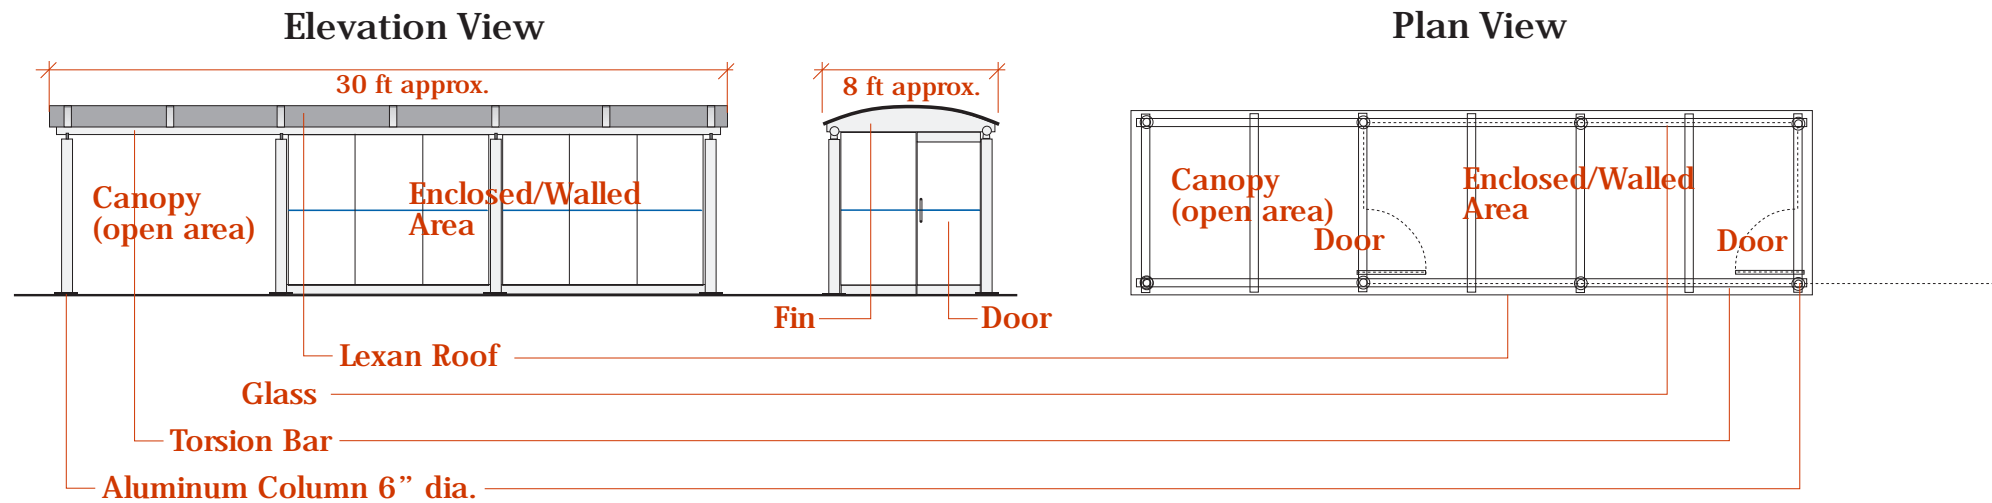

8 ft X 20 ft Shelter/Canopy

E2.5 - 8' (ft) X 20' (ft) Northbound Vaughan near-side Graham

8 ft X 30 ft Shelter/Canopy

E2.3 - 8' (ft) X 30' (ft) Eastbound Graham near-side Fort
 Westbound Graham near-side Garry
 Eastbound Graham near-side Edmonton
 Westbound Graham near-side Edmonton
 Westbound Graham near-side Vaughan
 Westbound Dafoe Road near-side Gillson Street

8 ft X 40 ft Shelter/Canopy

E2.2 - 8' (ft) X 40' (ft) Eastbound Graham near-side Donald
 Westbound Graham near-side Donald